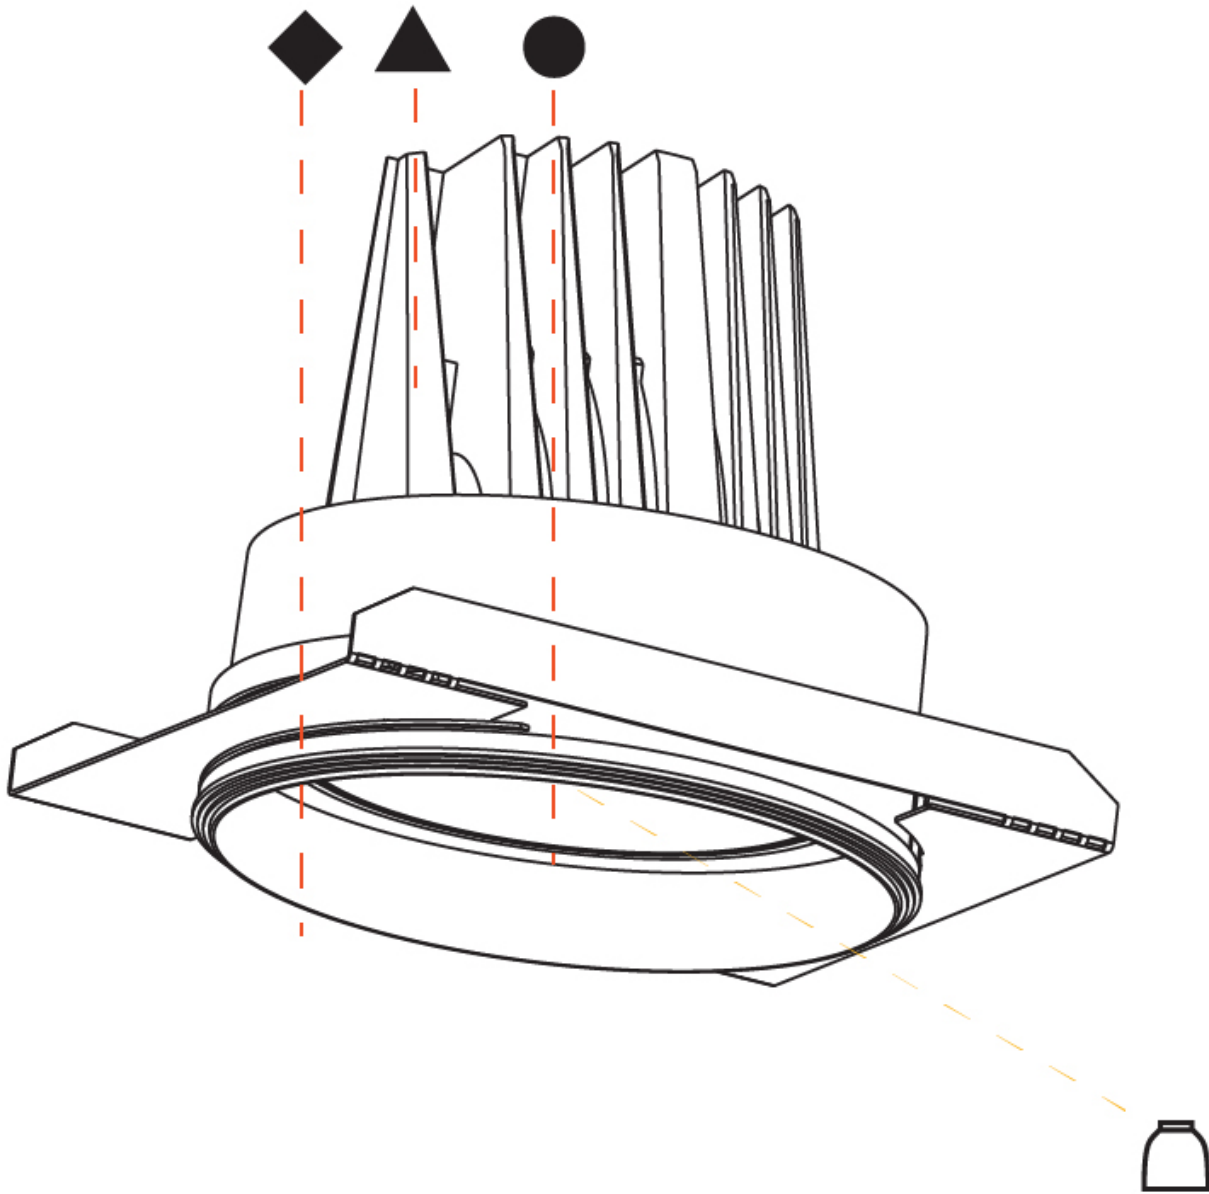

MECHANIQ ROUND COMFORT TRIMLESS

A35010-

PROJECT

TYPE

SPECIFIER

QUANTITY

DATE

A