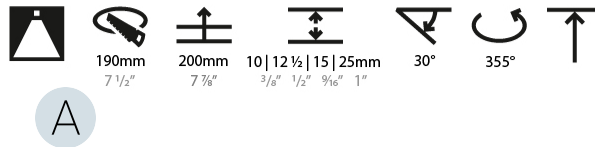

ELECTRICAL

Lamp Type: LED (Zhaga Standard)
Input Wattage (W): 23.2
Total Output Wattage (W): 21.2
Dimming: Tri-Mode (Non-Dimming and Phase Dimming (120Vac only) and 0-10V Dimming)
Driver Included: No
Driver Location: Recessed Housing
Driver Type: Constant Current - Universal
Driver Class: Class 2
Housing: See components
Input Voltage (V): 120 - 277
Constant Current (MA): 700

LED

Number of LEDs: 1
Color Temperature (°K): 2700 / 3000 / 3500 / 4000
Max. Delivered Lumen (lm): 1440 / 1490 / 1568 / 1600
CRI: >90 CRI
Lamp Life (hrs): 50000
Upon Request: Special Color Temperature RGB-W Tunable White Special LED

OPTICAL

Reflector°: 8
Adjustability: Rotational 355°; Tilt 30°
Upon Request: Special Beam Angles

RATINGS AND CERTIFICATIONS

Certified By: Certified for North American Standards

IP rating: IP44
Zaneen Group Inc. © 2024, T 1800-388-3382, F 416-247-9319, www.zaneen.com

Available for International specifications by adding 'INT' at the end of the existing Model #. For assistance on 'custom' specifications, contact zteam@zaneen.com. In a constant effort to supply the best product, we reserve the right to change specifications or materials without notice. The most recent specification sheets are found at zaneen.com